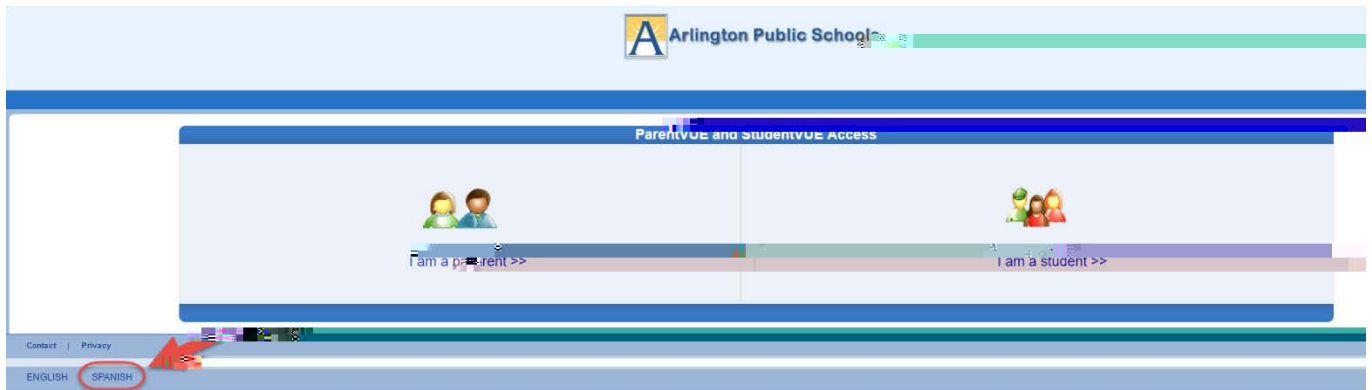

Password Recovery

1. In your web browser go to: [K W W S W 5 / 9 6 9 H G X S R L Q W F R P](https://www.kwsd5.org/hgxsrlqwfrp)

Optional: If you would like to view the ParentVUE screens in Spanish, click on the word Spanish in the lower left corner of the screen.