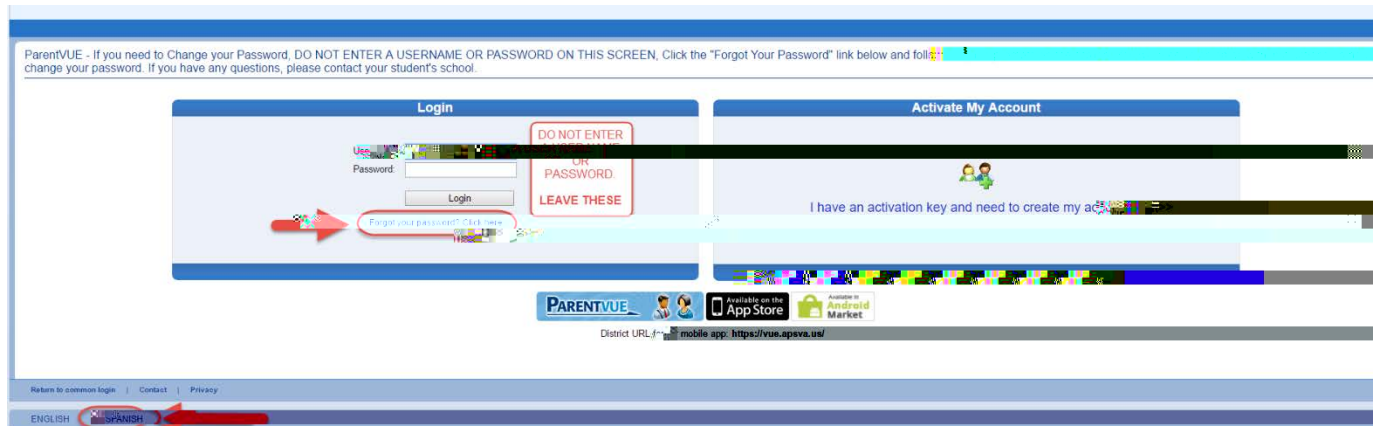

Password Recovery

1. In your web browser go to: [K W W S W 5 / 9 6 9 H G X S R L Q W F R P](https://www.kwsd5.org/hgxsrlqwfrp)

Optional: If you would like to view the ParentVUE screens in Spanish, click on the word Spanish in the lower left corner of the screen.

2. Click on I am a Parent.

3. Click on Forgot your password? Click here .

Note: (DO NOT ENTER A USERNAME OR PASSWORD ON THIS SCREEN)

Optional: If you would like to view the ParentVUE screens in Spanish, click on the word Spanish on the lower left corner of the screen.