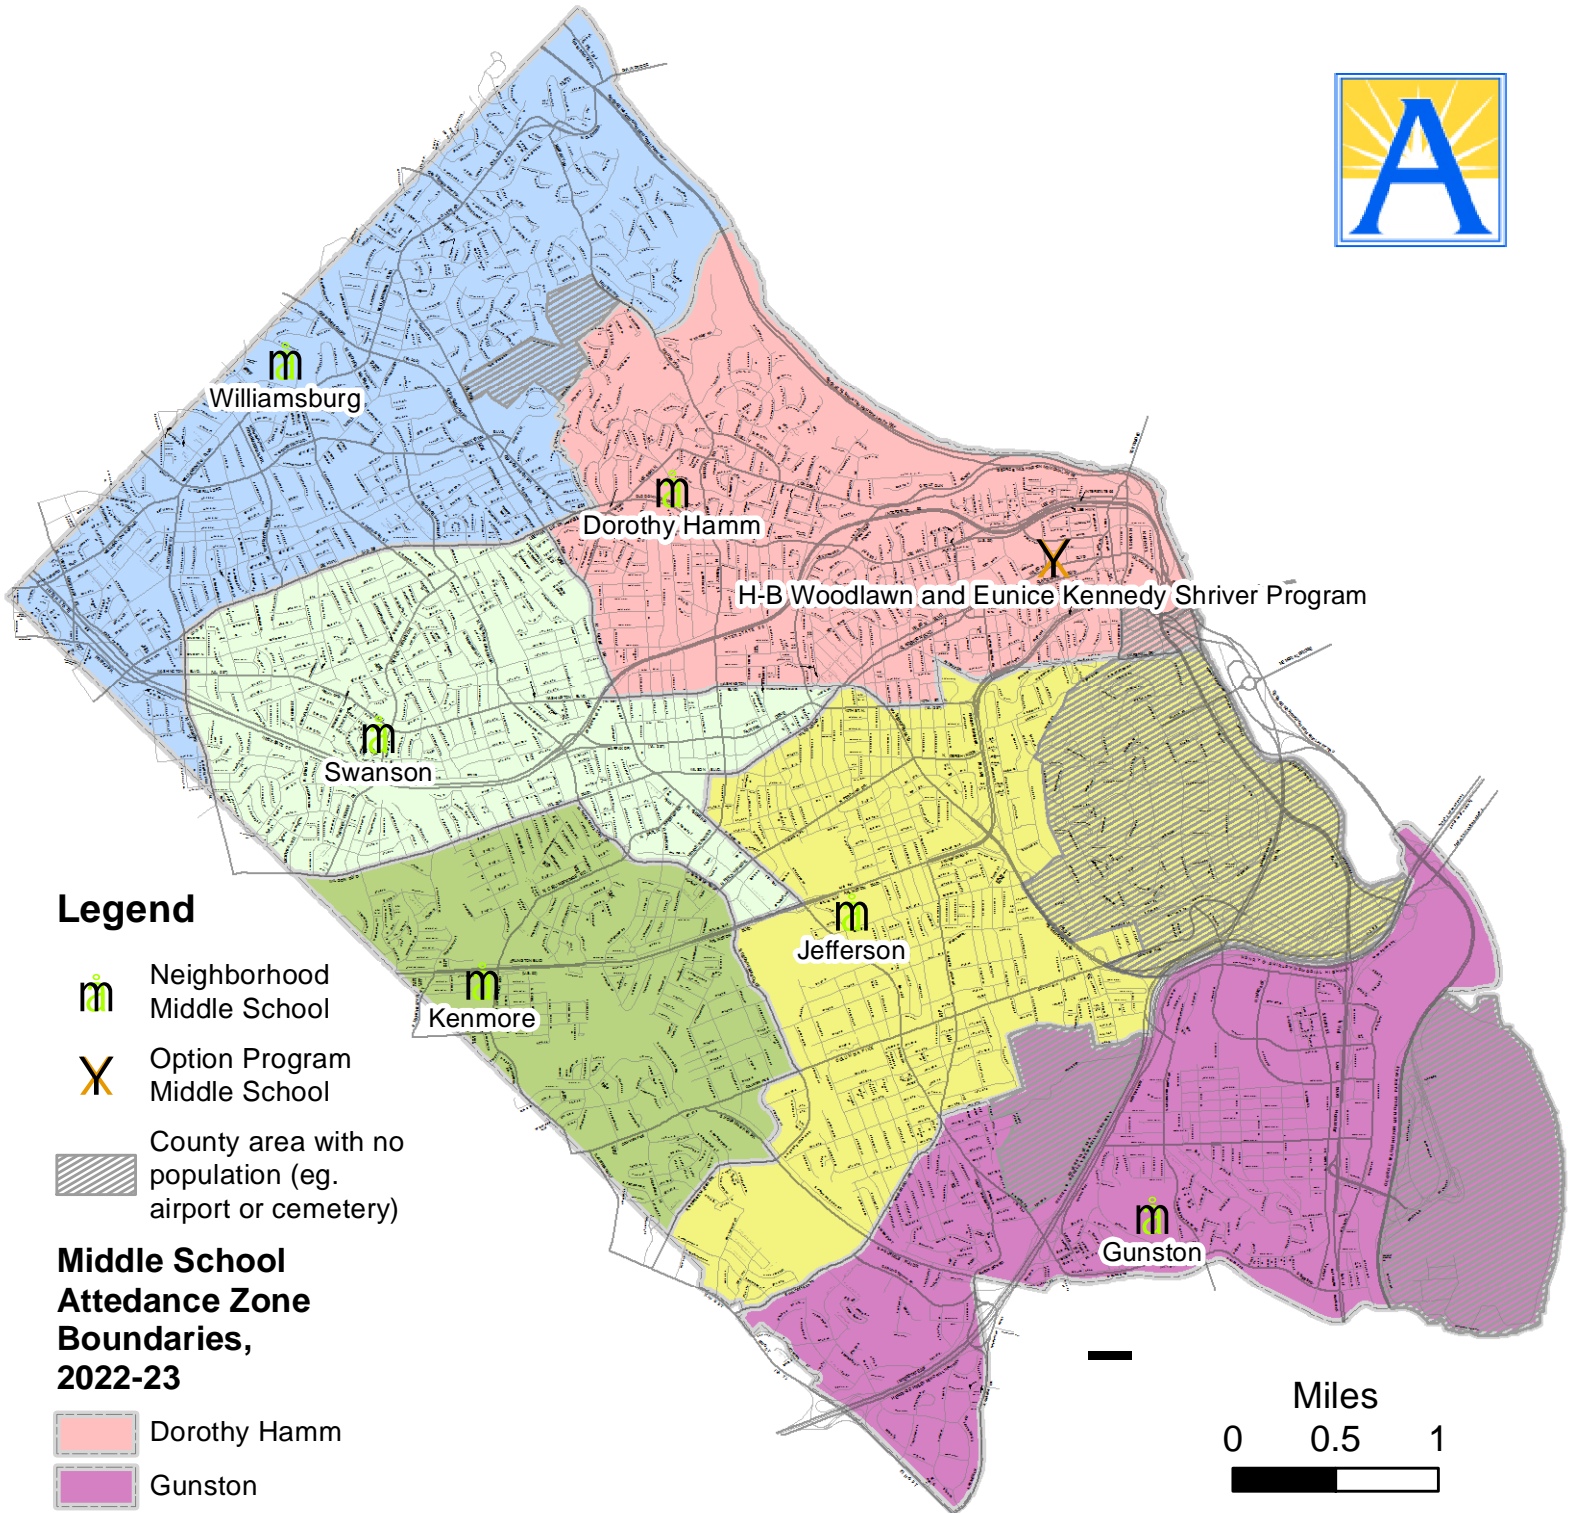

Middle School Locations and Attendance Zone Boundaries for School Year 2022-23

Please contact the Department of School and Community Relations with any questions at 703-228-6005.