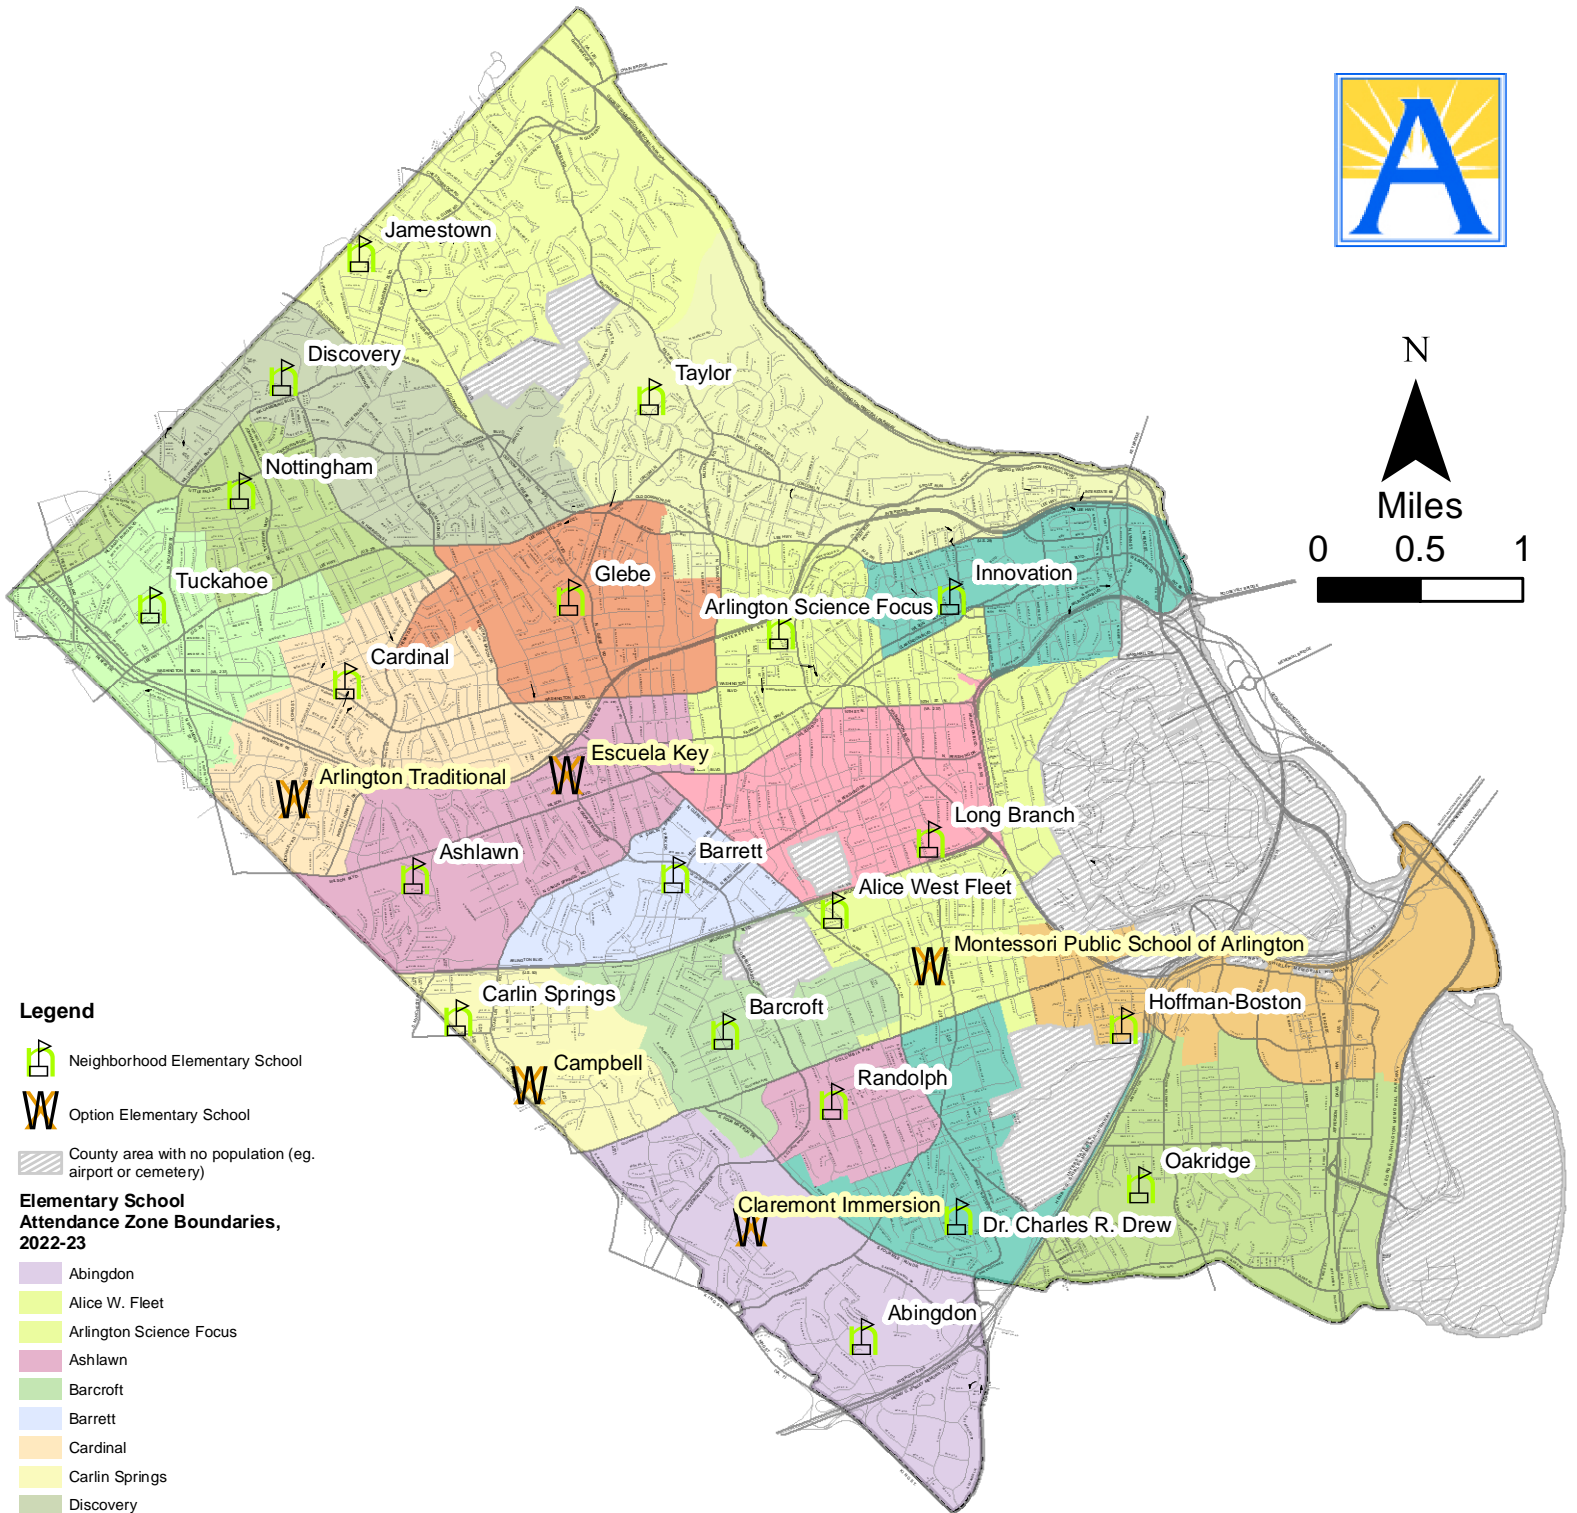

# Elementary School Locations and Attendance Zone Boundaries for School Year 2022-23

Please contact the Department of School and Community Relations with any questions at 703-228-6005.

**Notes:**

- This map reflects the attendance zone boundaries adopted by the School Board on December 3, 2020. For more information, visit: <https://www.apsva.us/engage/fall2020elementaryboundaries/>